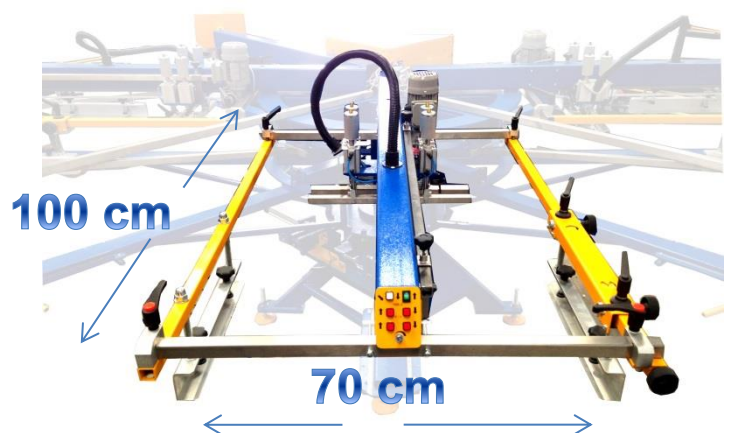

## Dimensions

Maximum Frame Size

Maximum Print Area,  
(depending on platen size).

---

*Overall Machine Diameter: 4 Meters*

---