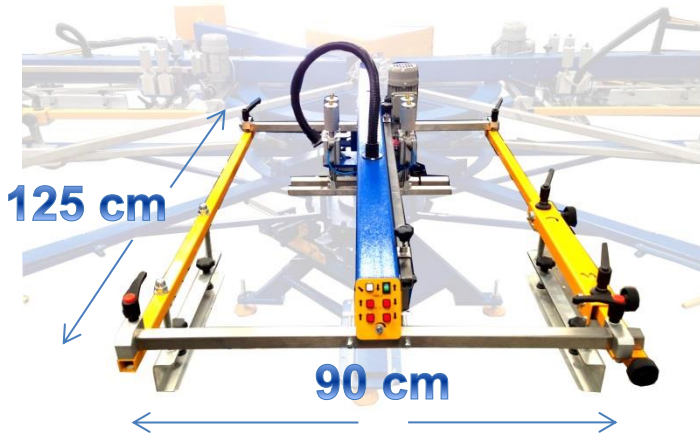

## Dimensions

Maximum Frame Size

Maximum Print Area,  
(depending on platen size).

---

*Overall Machine Diameter: 4 Meters*

---